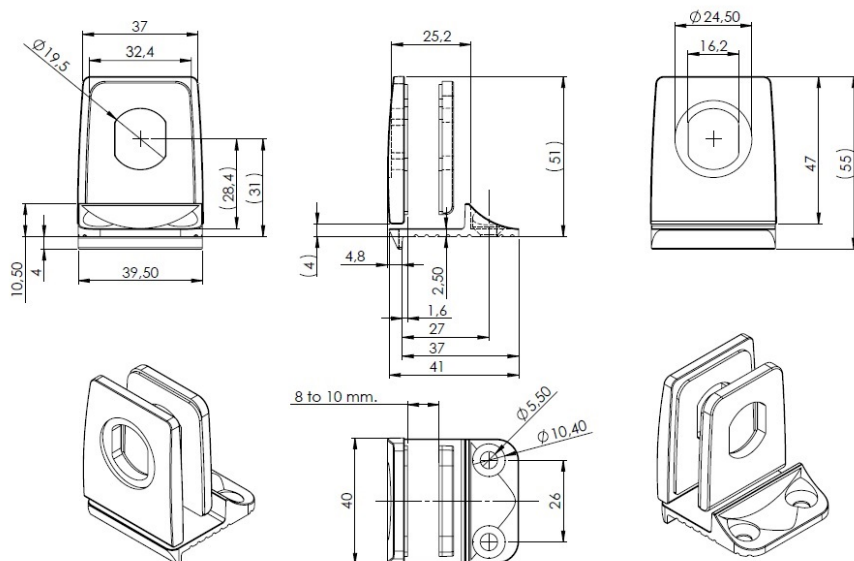

## Description:

Glass Door Lock Accessories "Obsession", 8-10mm Glass, Black, Brass Material, Black Rubber Gaskets, W/Striking Plate (Cam, Lock 1925 Series to be Ordered Separately)

## Item number:

14.09.006-0

Units	Box	Carton	HS Code	Barcode
Set			8301600090	 5704866513838

(xx) installation dependend